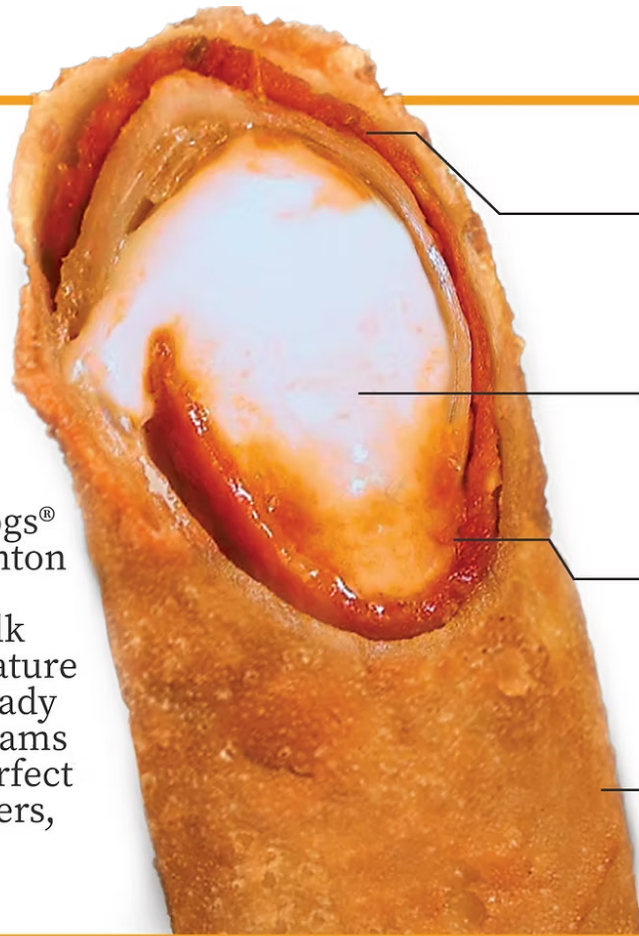

BEEF BARBECUE

HOT DOG CHILI

PULLED PORK BARBECUE

PIZZA MEETS EGG ROLL

Our Original Pizza Logs® combine a crispy wonton wrapper with fresh pepperoni, whole milk mozzarella, and signature marinara. Hot and ready in minutes with 14 grams of protein, they're perfect for snacking, appetizers, or game day!