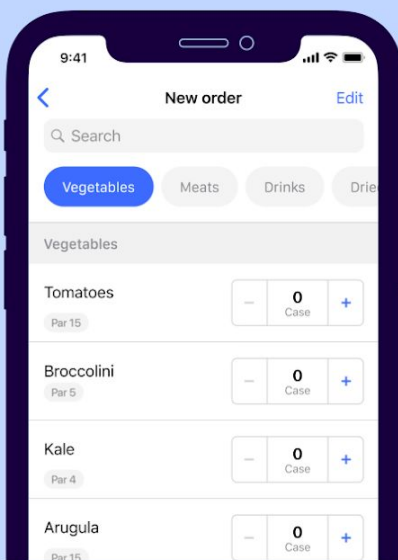

CHOCO COMING THIS SPRING!

We are excited to announce we have partnered with Choco (an AI Specialist) to launch a new & convenient way for you to place orders directly on a custom Peck Food Service app! With our new tool launching in mid February you will be able to:

- Access your product list in just two clicks & place orders
- Receive alerts on new products & discounts
- Chat directly with our team within the app
- Browse the entire catalog & shop for new items
- Place orders by email or text & have an AI tool process the orders

We're thrilled to offer this enhanced ordering experience and encourage you to try it out once we launch. Moving forward, our app will be the preferred method for placing orders & Choco will provide onboarding specialists that will reach out to help you get set up and answer any questions.

ORDER FROM ALL YOUR SUPPLIERS

Place orders and chat with all your suppliers in one app. Orders are converted into your supplier's chosen format – email, WhatsApp, text, fax, or direct ERP integration.

ORGANIZE ORDER GUIDES

Edit and personalize all your order guides online. Orders always have product IDs, units, a delivery date and delivery confirmation.

TOGETHER WITH YOUR TEAM

With multi-language options and customizable profiles, your whole crew can use Choco with you.

**10,000+
SUPPLIERS**

**15,000+
CHEFS**

**100,000+
ORDERS PER
MONTH**